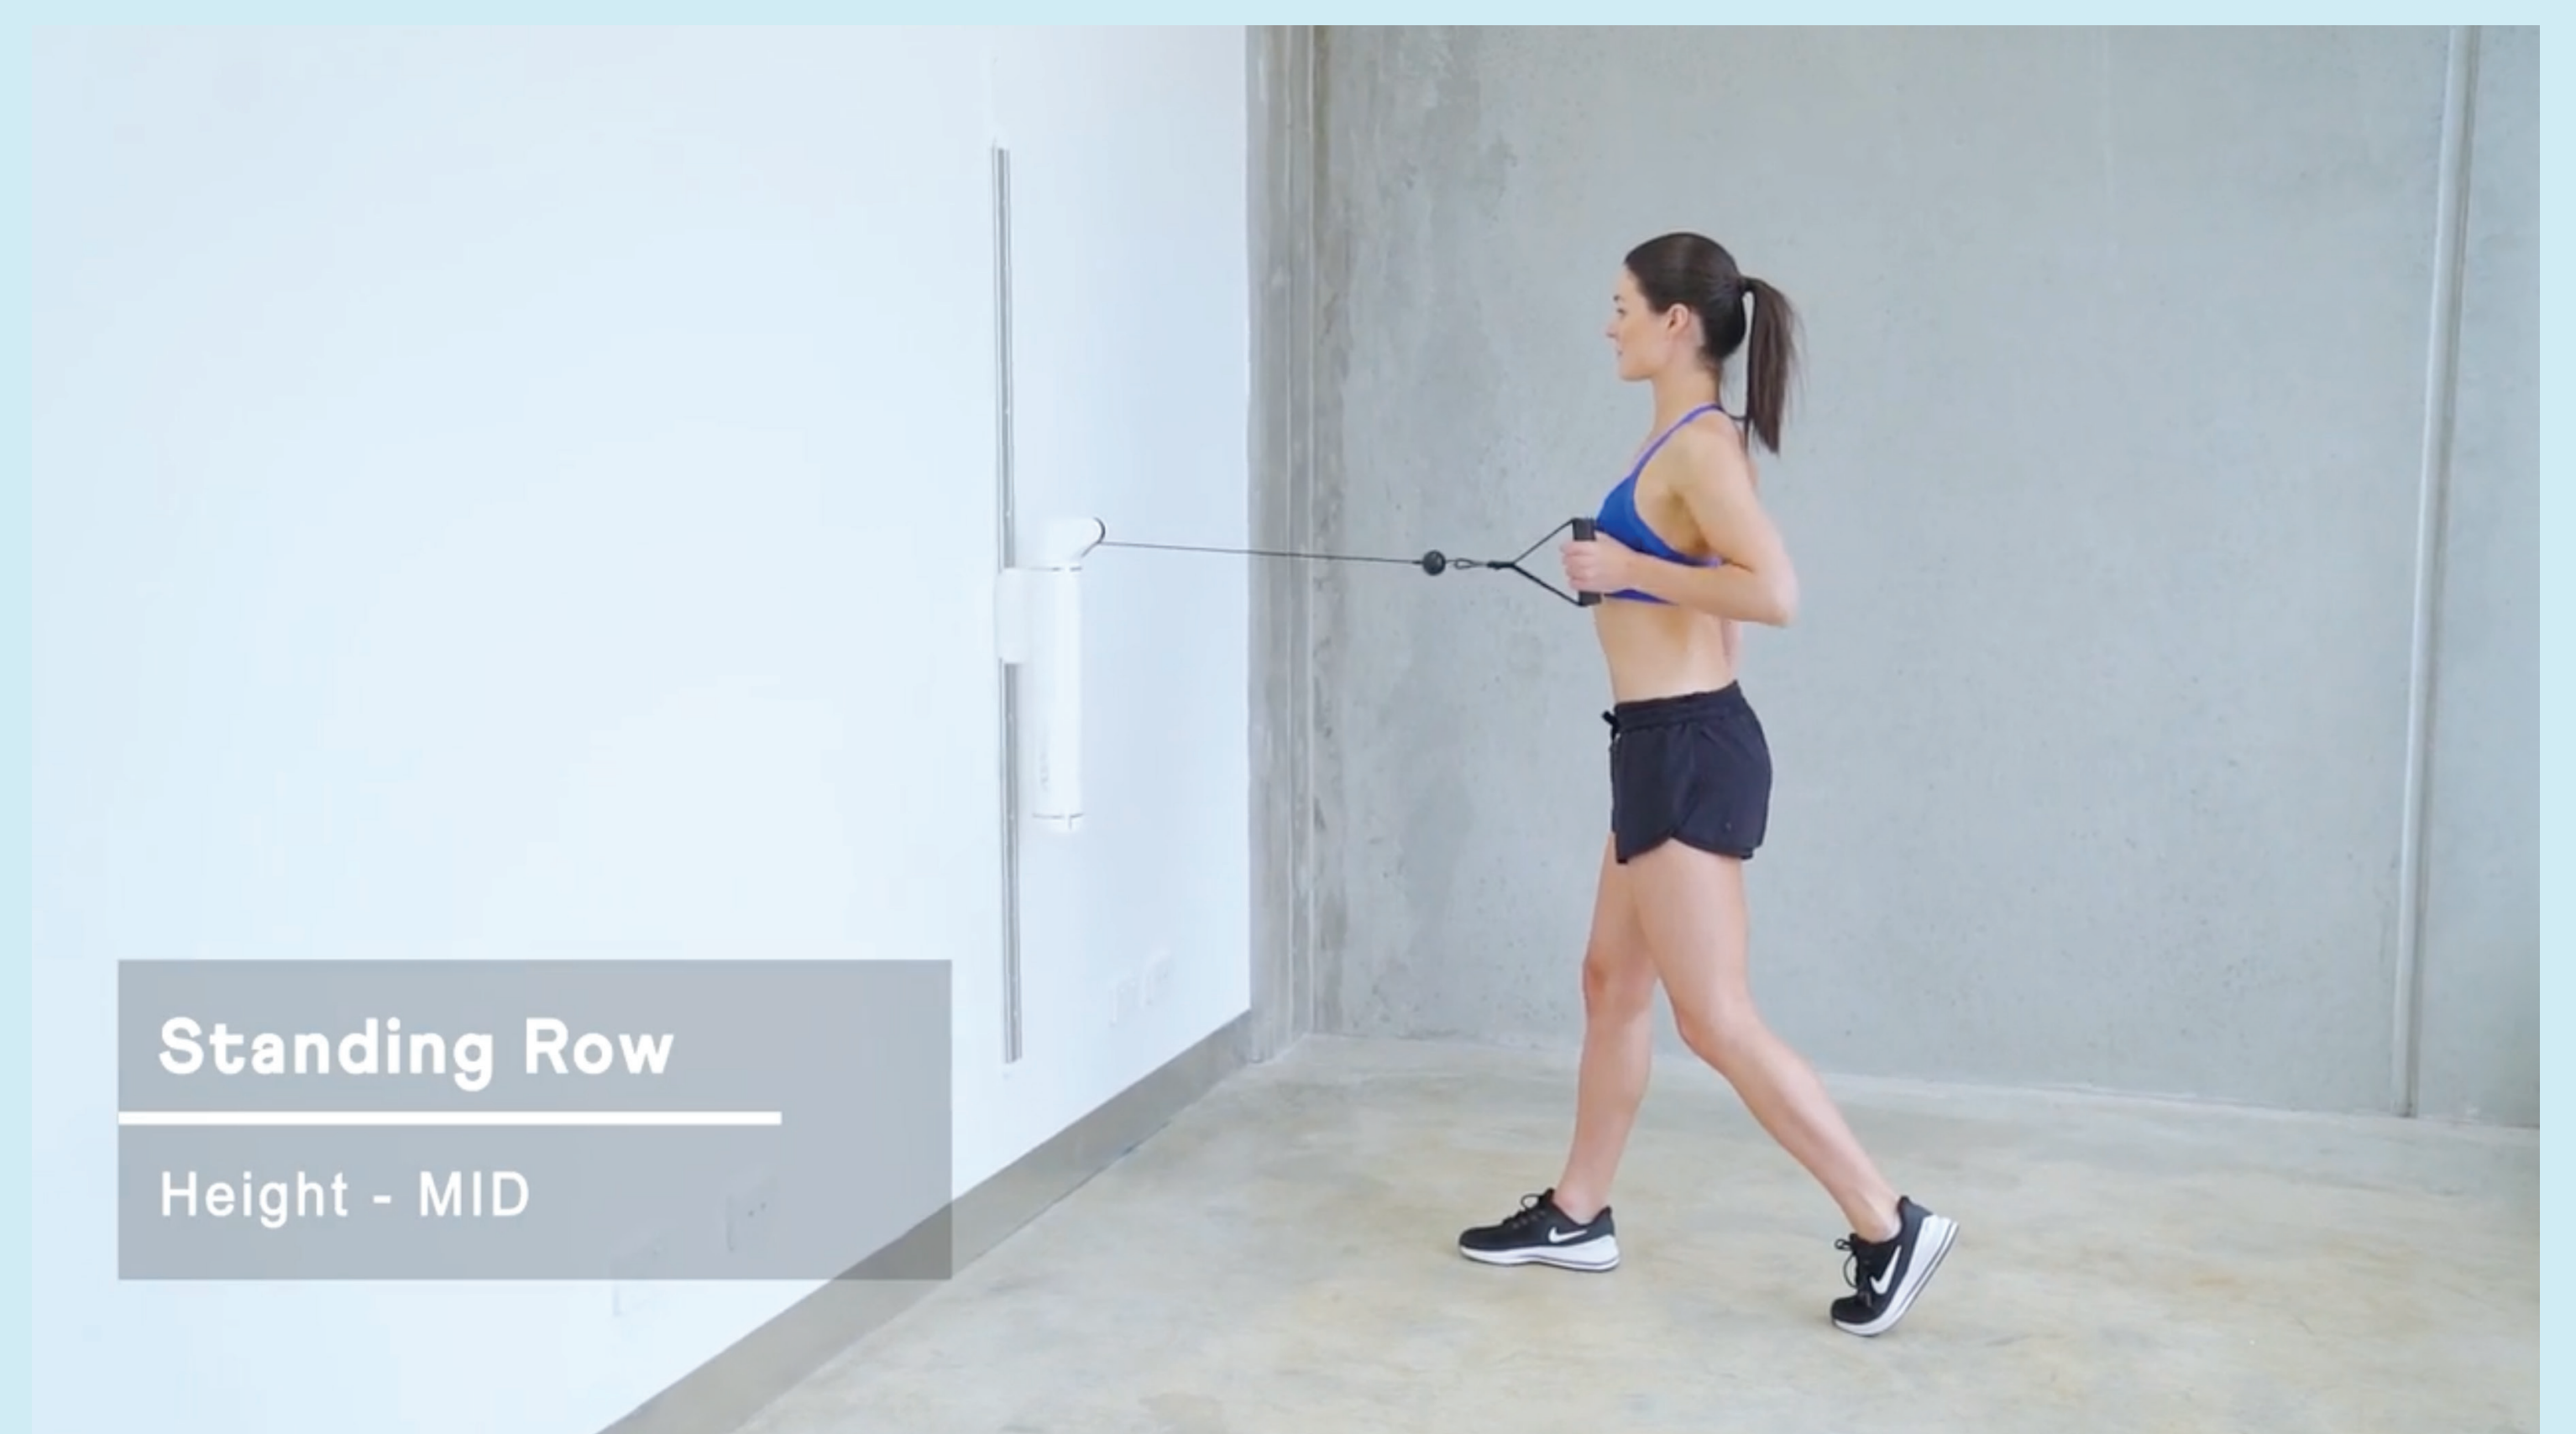

## Designed for Rehab and Physio

Includes full access to **TELEHAB**  
EXERCISE PRESCRIPTION APP

6 weight selections  
ranging 2kg-13.5kg  
(4.5lb-30lb)

9 height positions  
across 1.5m  
(5ft)

170° swivel pulleys  
for full range of motion

**Easy Turn**  
weight selector dial

**Patented System**  
delivering linear, constant  
resistance

**ASTM / ISO**  
tested and certified

**GOOD  
DESIGN  
AWARD®**  
GOLD WINNER