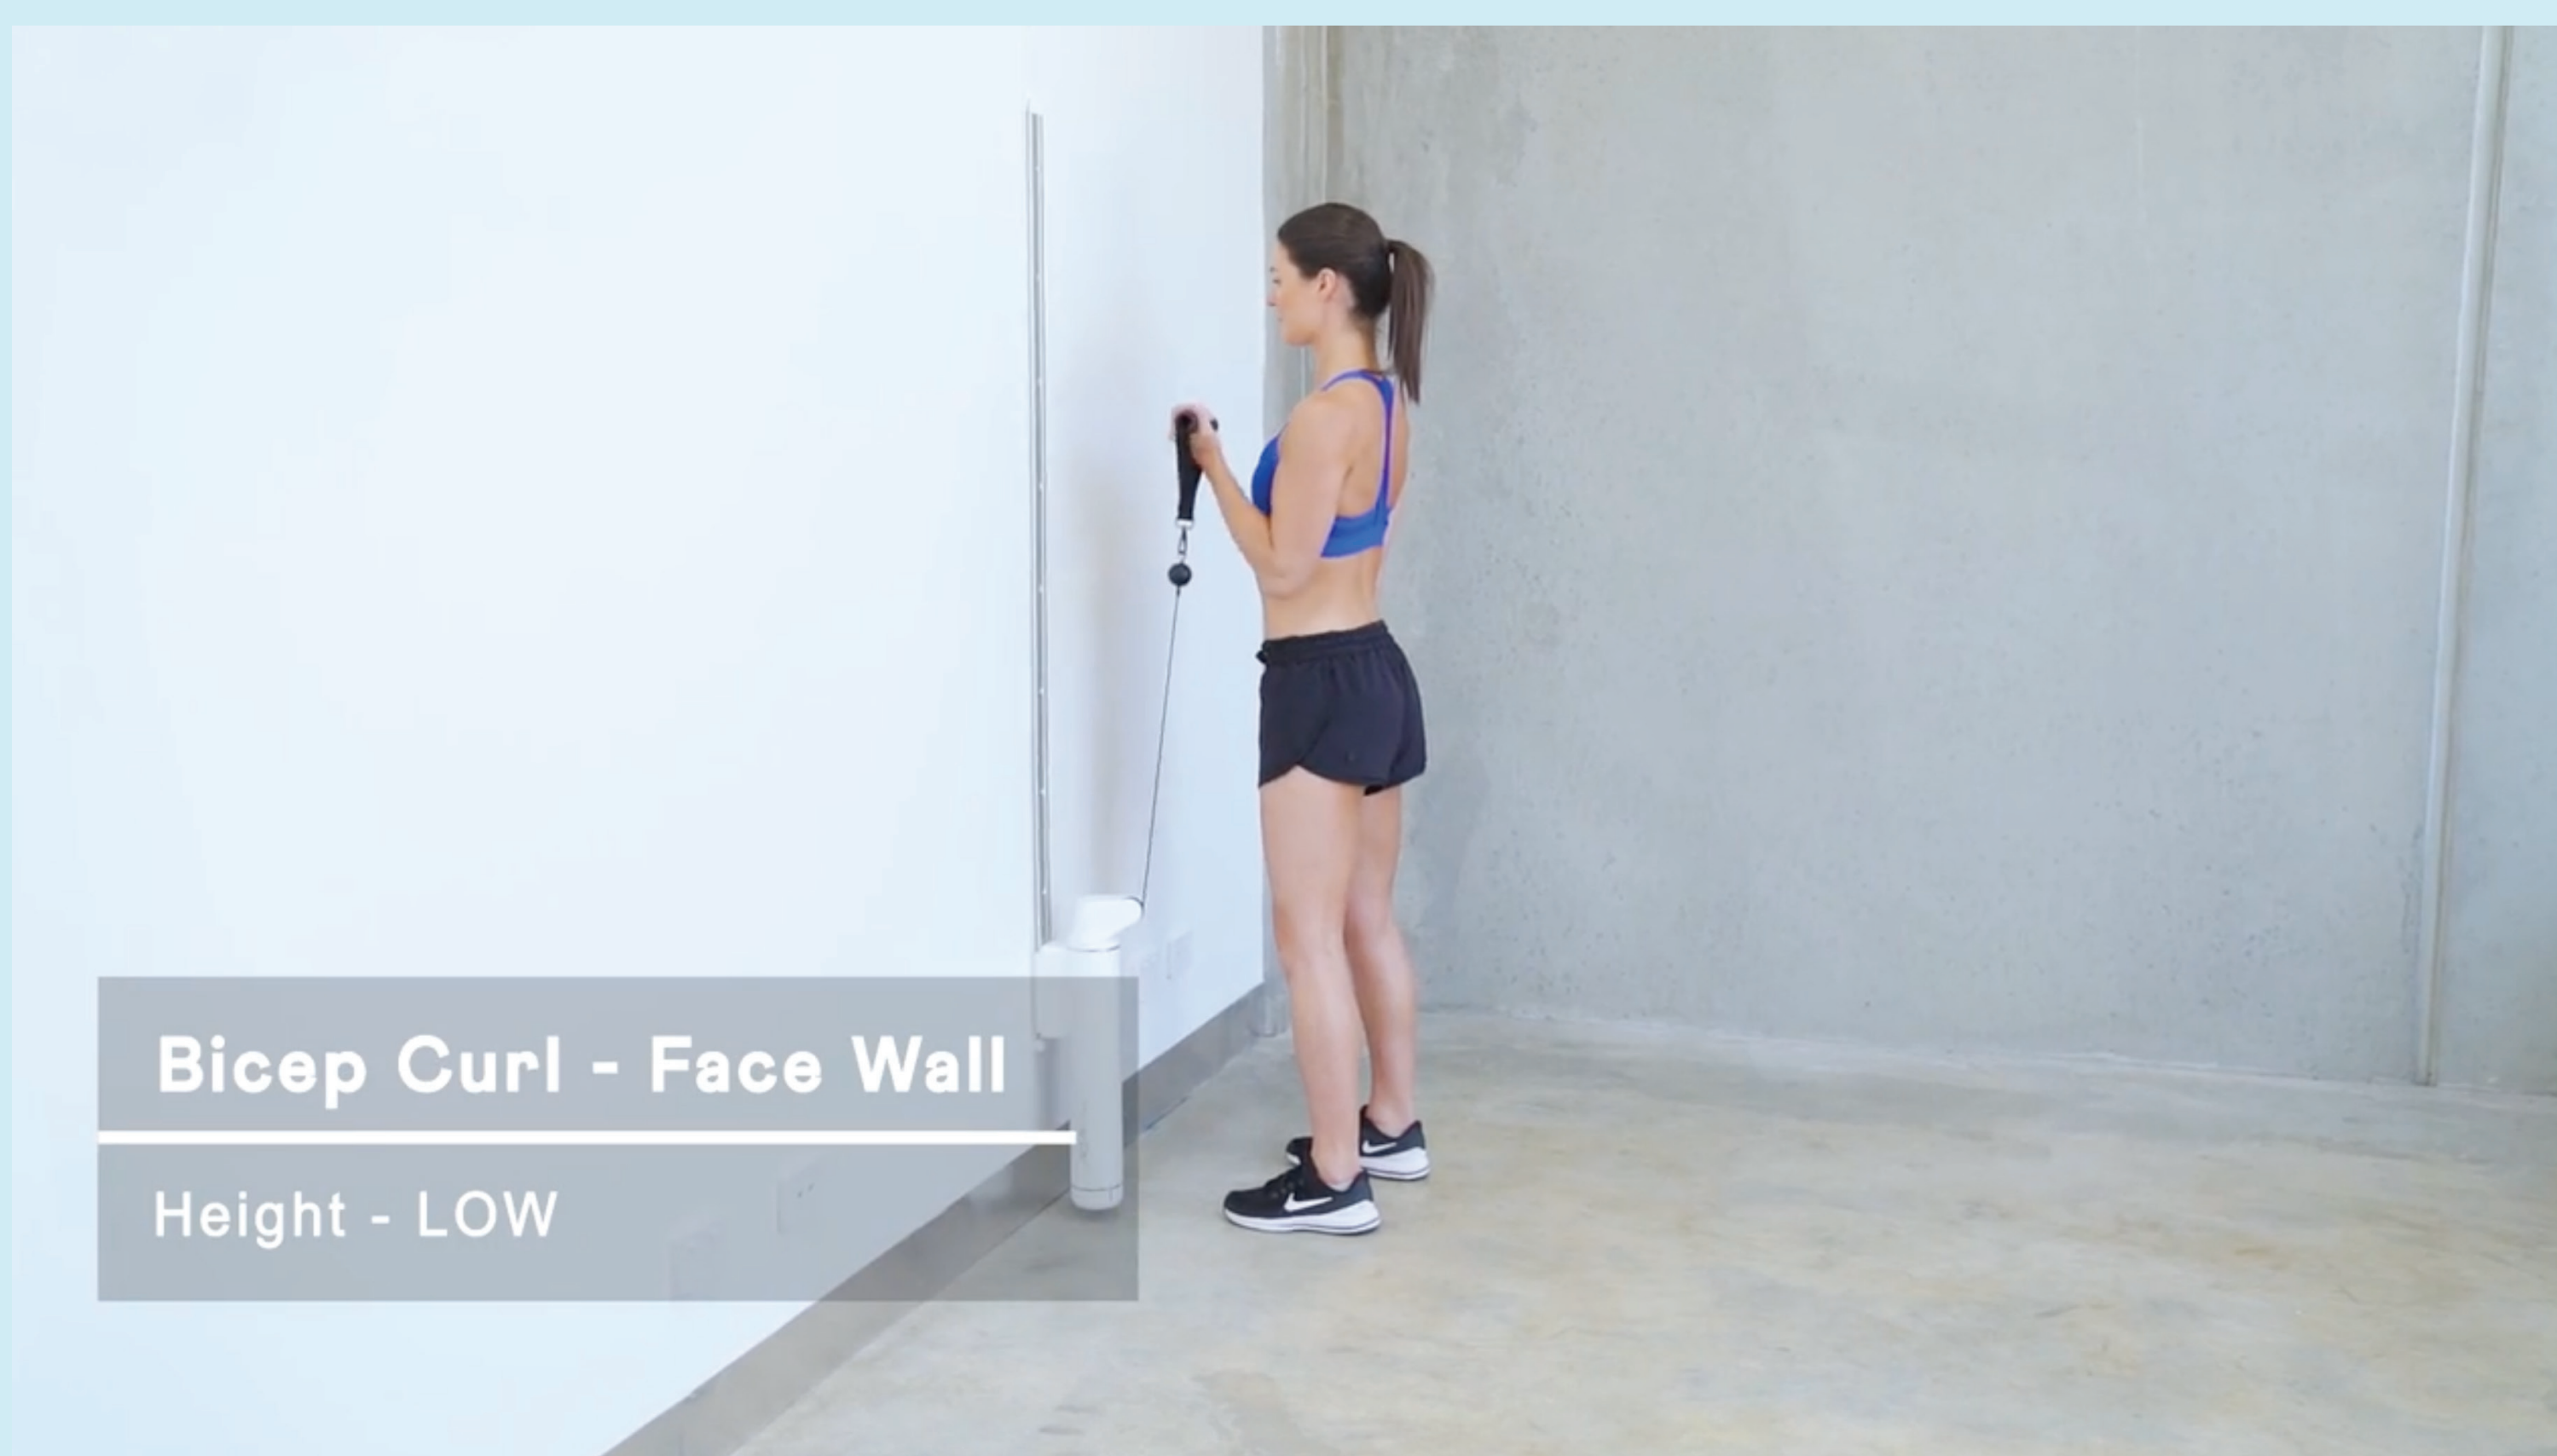

## Designed for Rehab and Physio

Includes full access to **TELEHAB**  
EXERCISE PRESCRIPTION APP

6 weight selections  
ranging 2kg-13.5kg  
(4.5lb-30lb)

9 height positions  
across 1.5m  
(5ft)

170° swivel pulleys  
for full range of motion

**Easy Turn**  
weight selector dial

**Patented System**  
delivering linear, constant  
resistance

**ASTM / ISO**  
tested and certified

**GOOD  
DESIGN  
AWARD®**  
GOLD WINNER