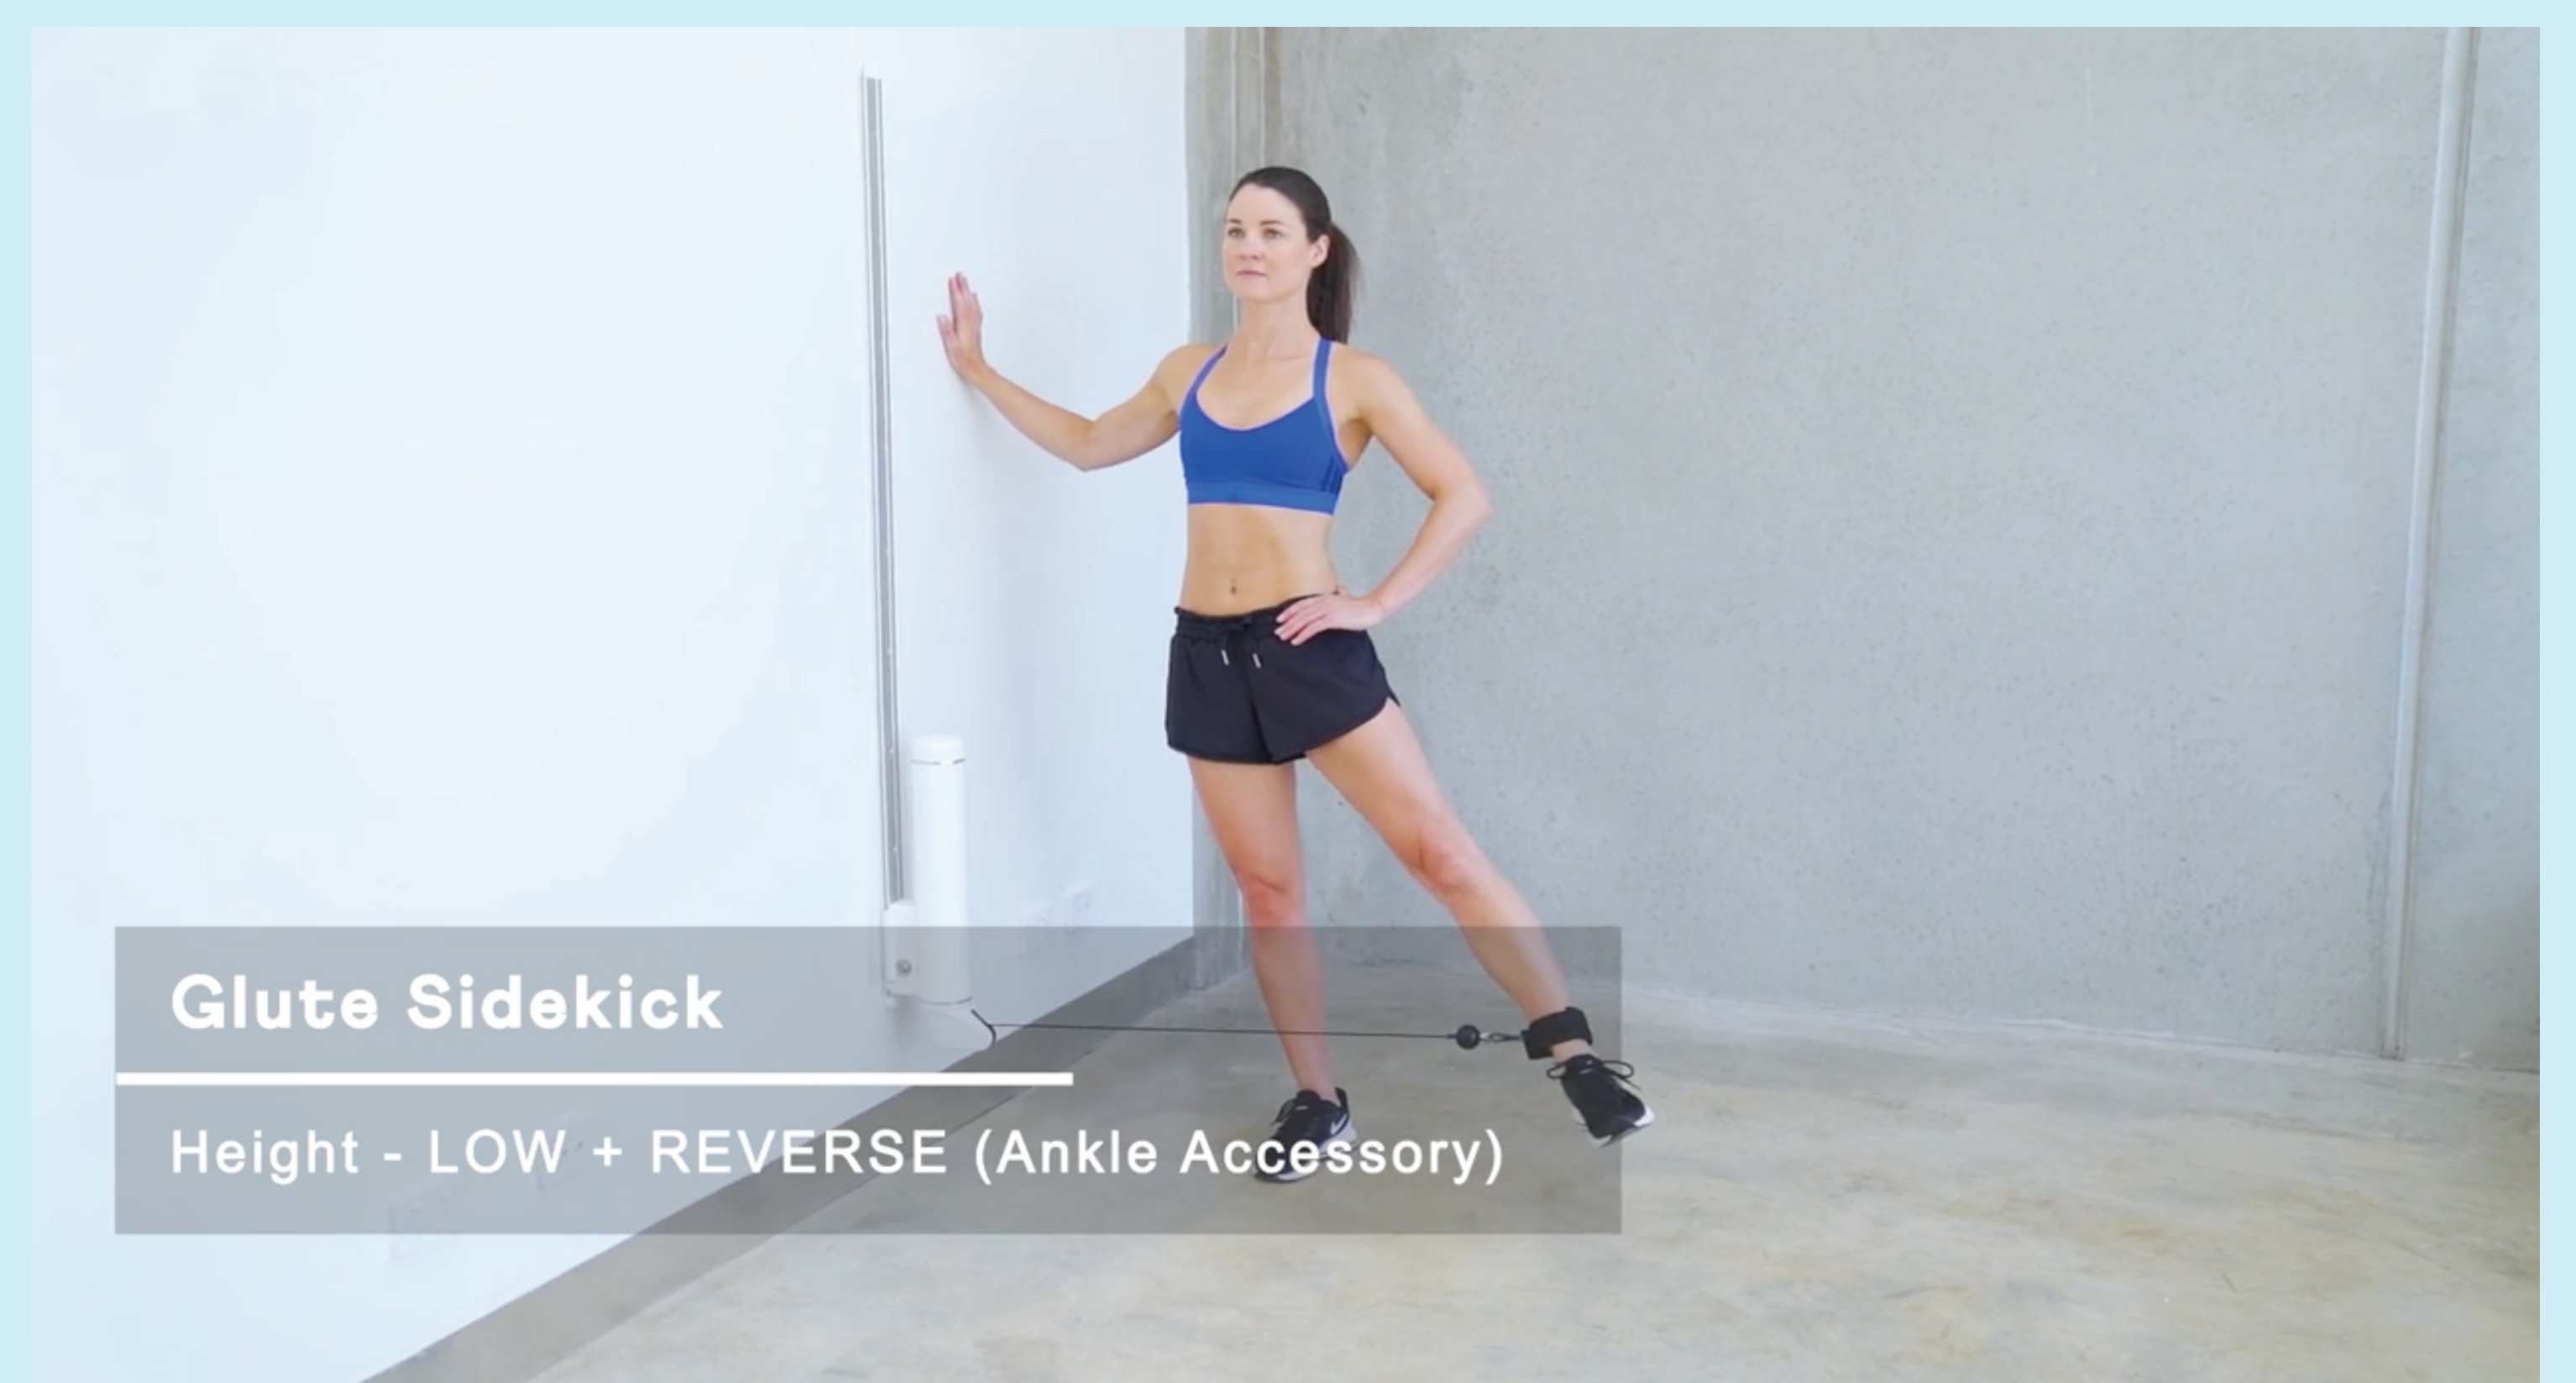

## Designed for Rehab and Physio

Includes full access to **TELEHAB**  
EXERCISE PRESCRIPTION APP

6 weight selections  
ranging 2kg-13.5kg  
(4.5lb-30lb)

9 height positions  
across 1.5m  
(5ft)

170° swivel pulleys  
for full range of motion

**Easy Turn**  
weight selector dial

**Patented System**  
delivering linear, constant  
resistance

**ASTM / ISO**  
tested and certified

**GOOD  
DESIGN  
AWARD®**  
GOLD WINNER