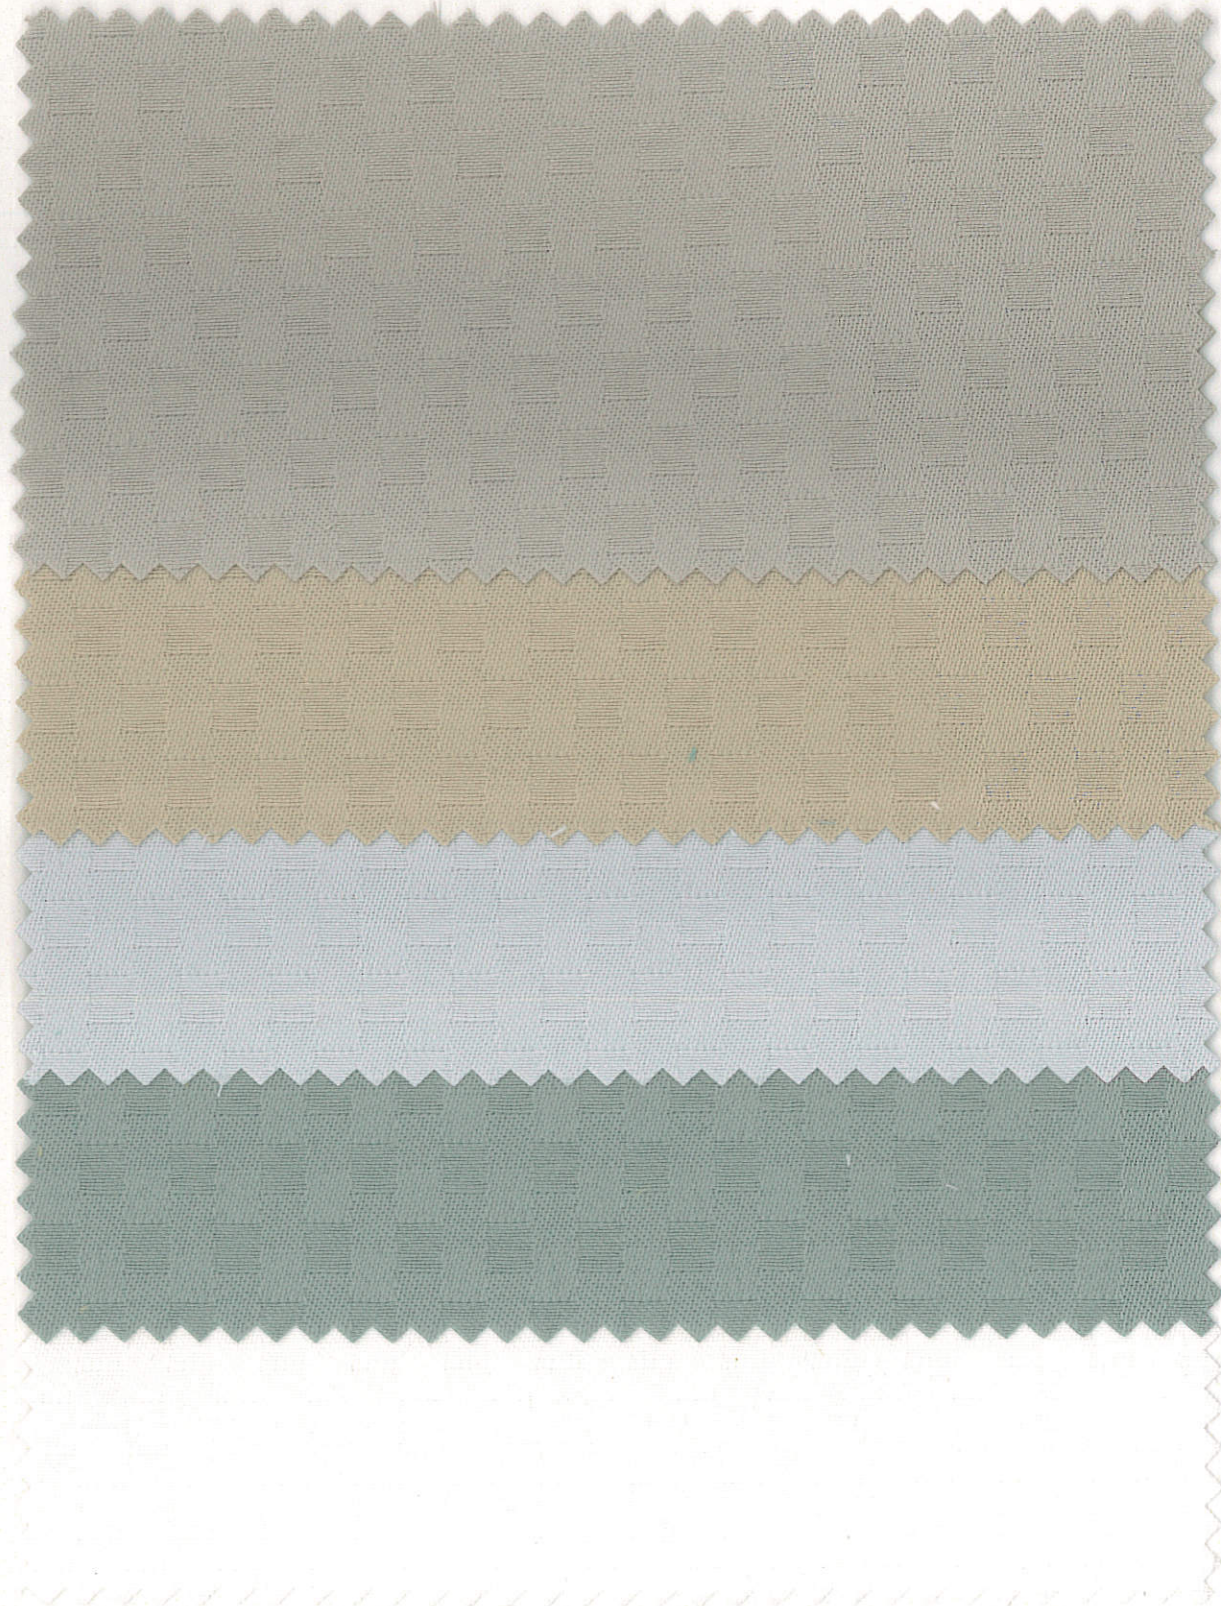

New Shadow Cube

72" wide

183 cm

100% Polyester, FR with VISA® Finish

ANTIMICROBIAL

Pavestone

Threshold

Misty

Haven

Snow

Stingray

Tara

Taupe

Natural

Cream

Chablis